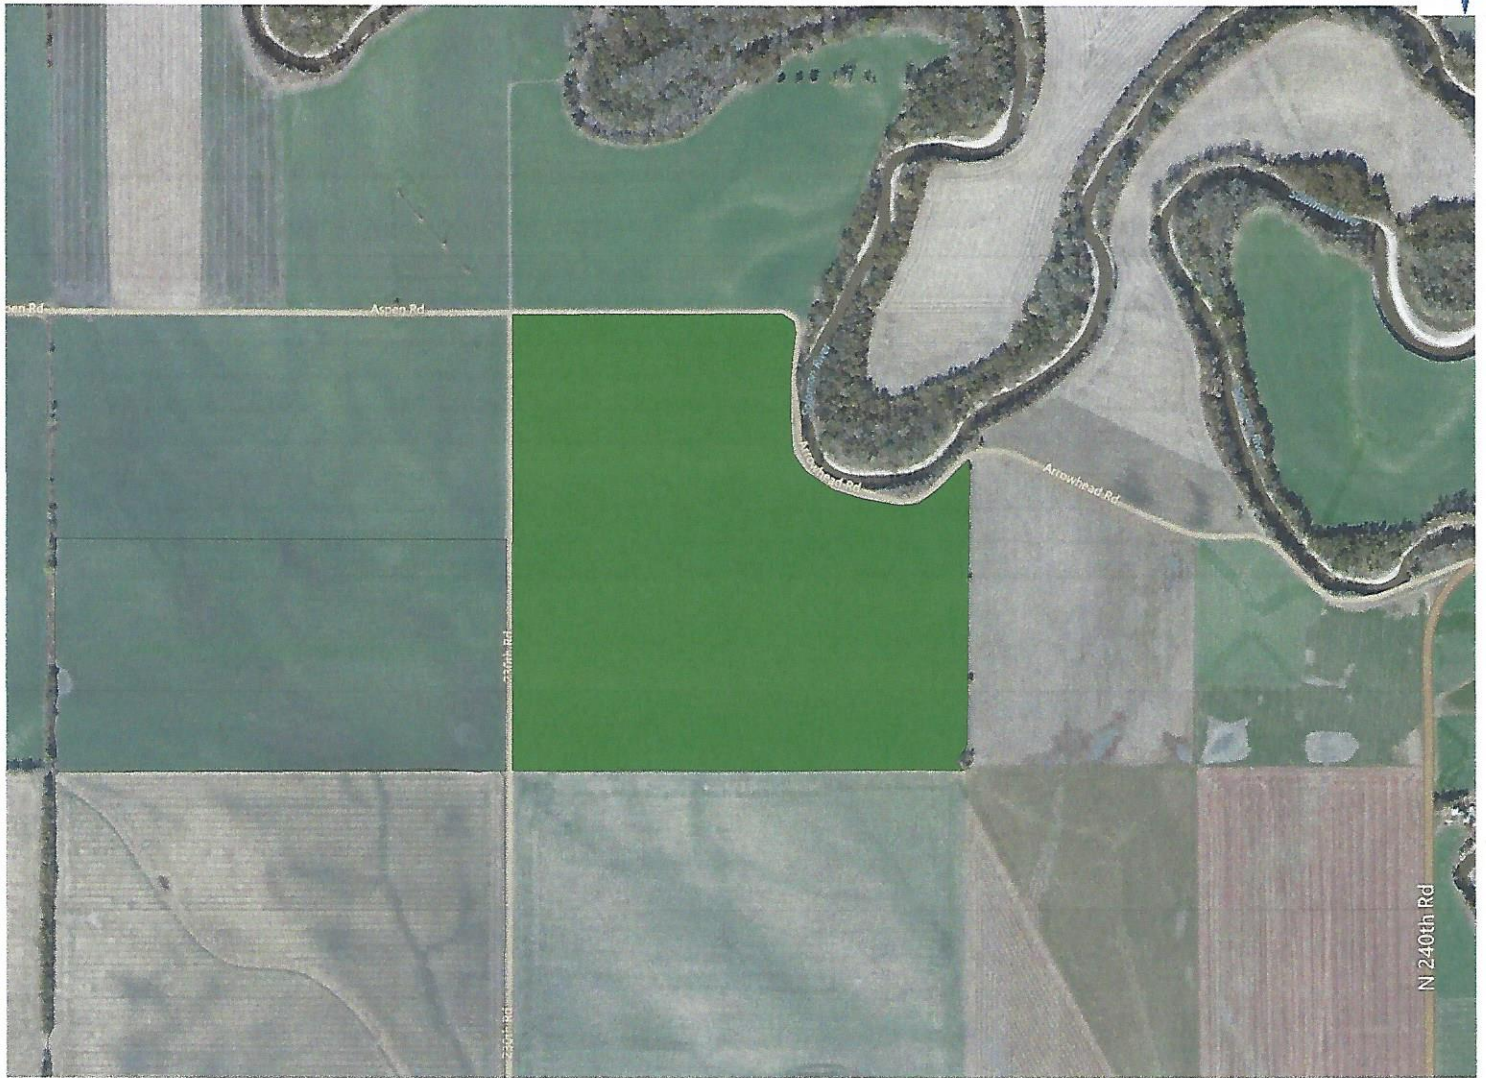

William W. Came

Farm: RFS Trust & Webb
Field: Sullivan Quarter
FSA#: 7171
Section: OT 36-12-2
Tract: 53381
Year: 2016

 Wheat, Hard Red 132.62 ac