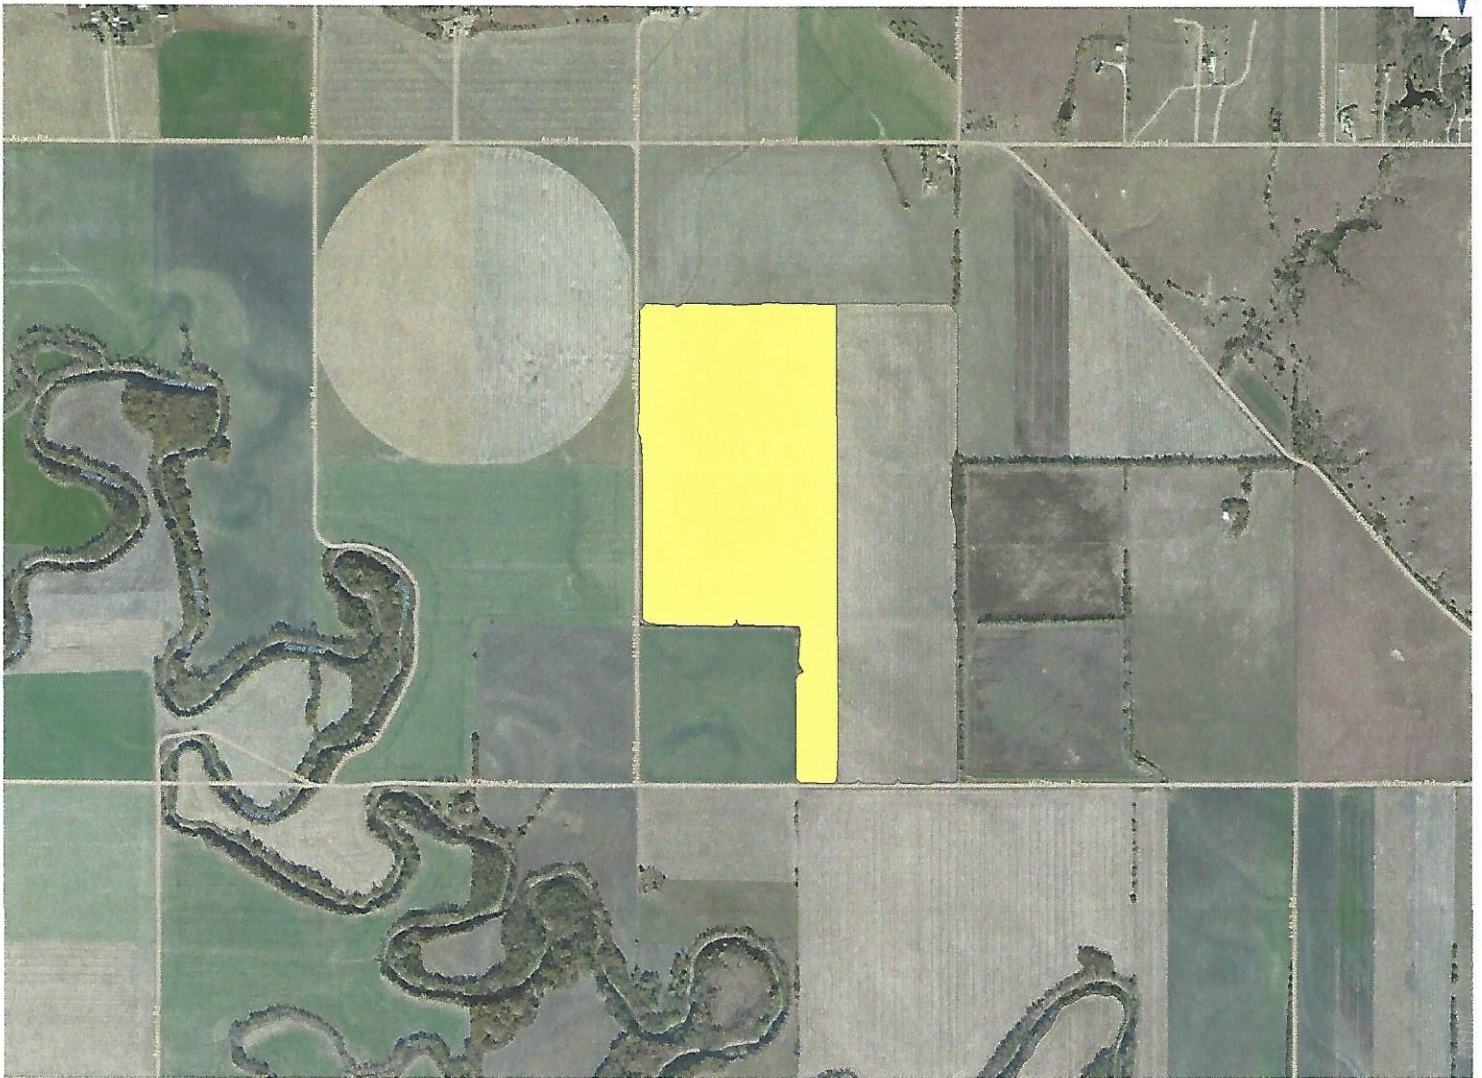

Came Farms, Inc.

Farm: Link Trust
Field: Ottawa Co. - 1
FSA#: 2714
Section: OT 36-12-4
Tract: 51478
Year: 2016

 Soybean 109.45 ac