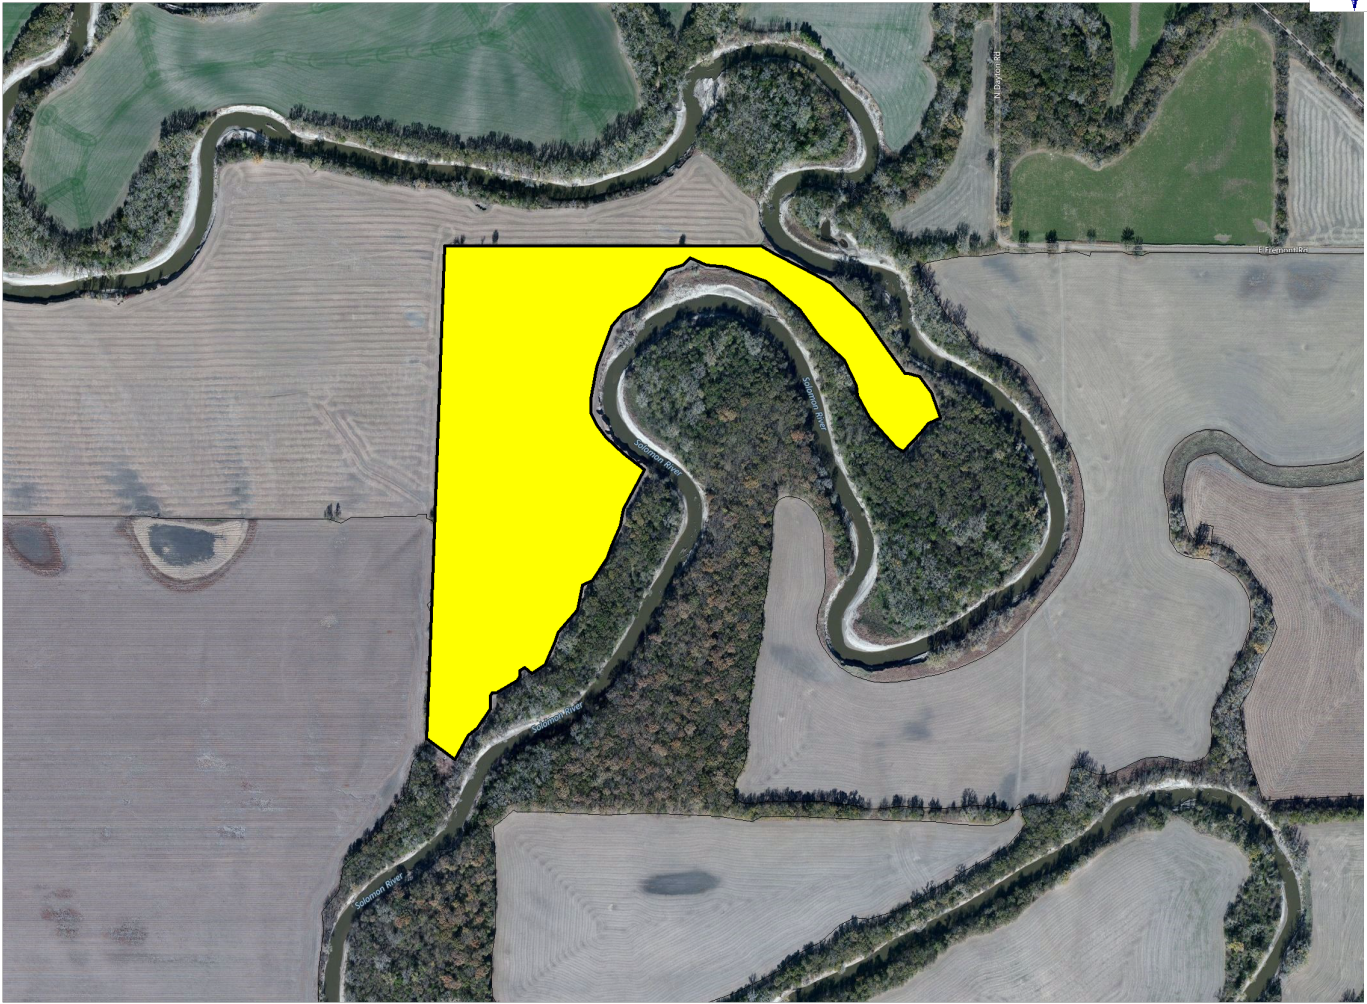

William W. Came

Farm: Hoffman
Field: W. of Solomon River
FSA#: 759
Section: 5-13-1
Tract: 736
Year: 2017

 Corn 50.79 ac