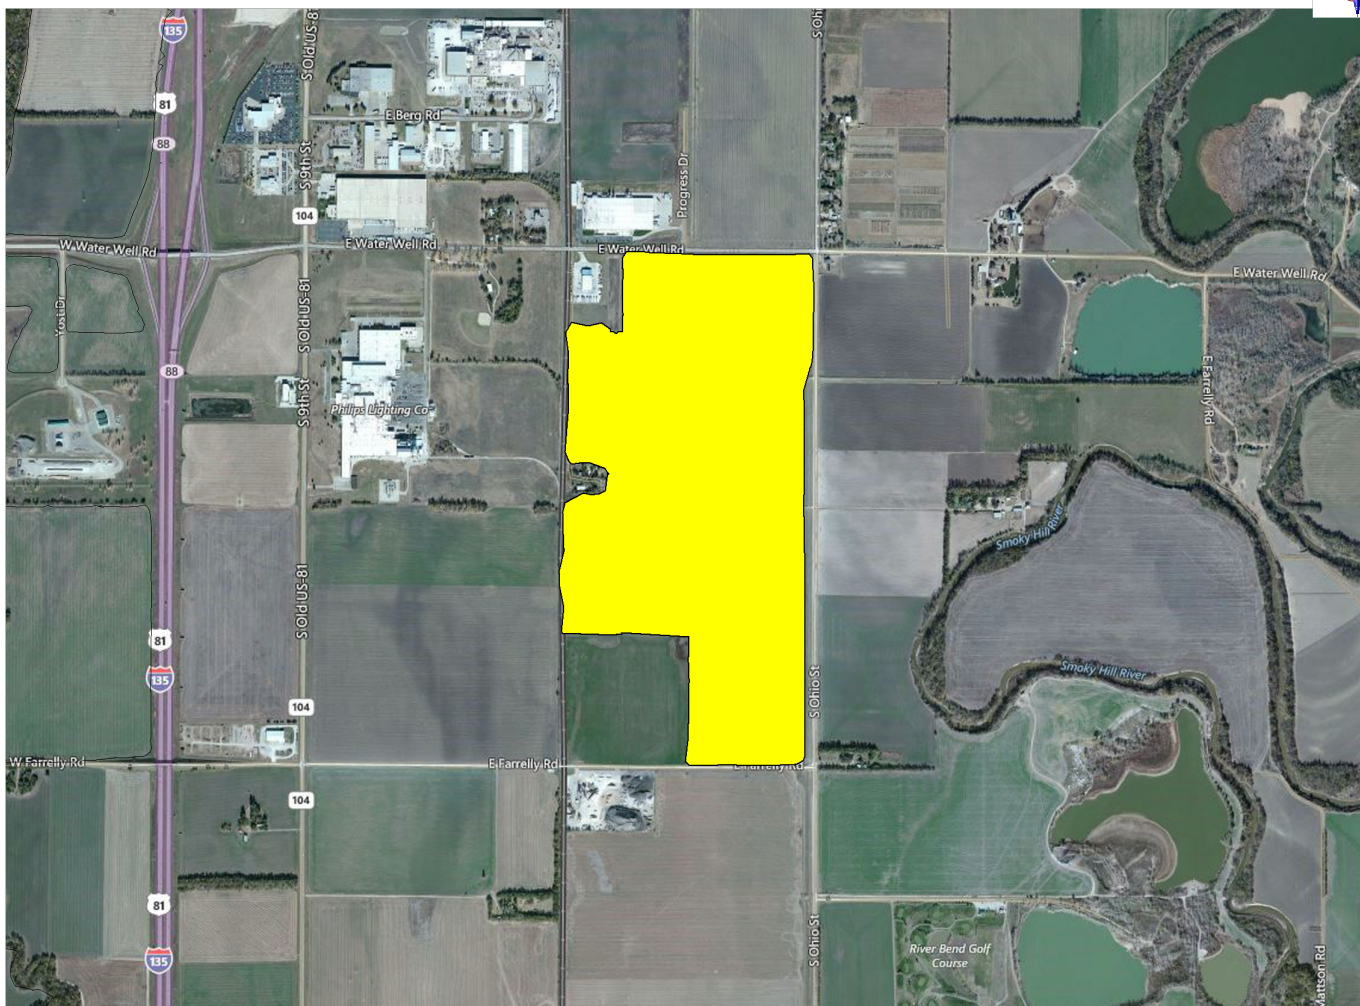

William W. Came

Farm: Doug Bradley Trust
Field: Bradley Trucking
FSA#: 868
Section: 12-15-3
Tract: 52711 & 52712
Year: 2017

 Corn 246.61 ac