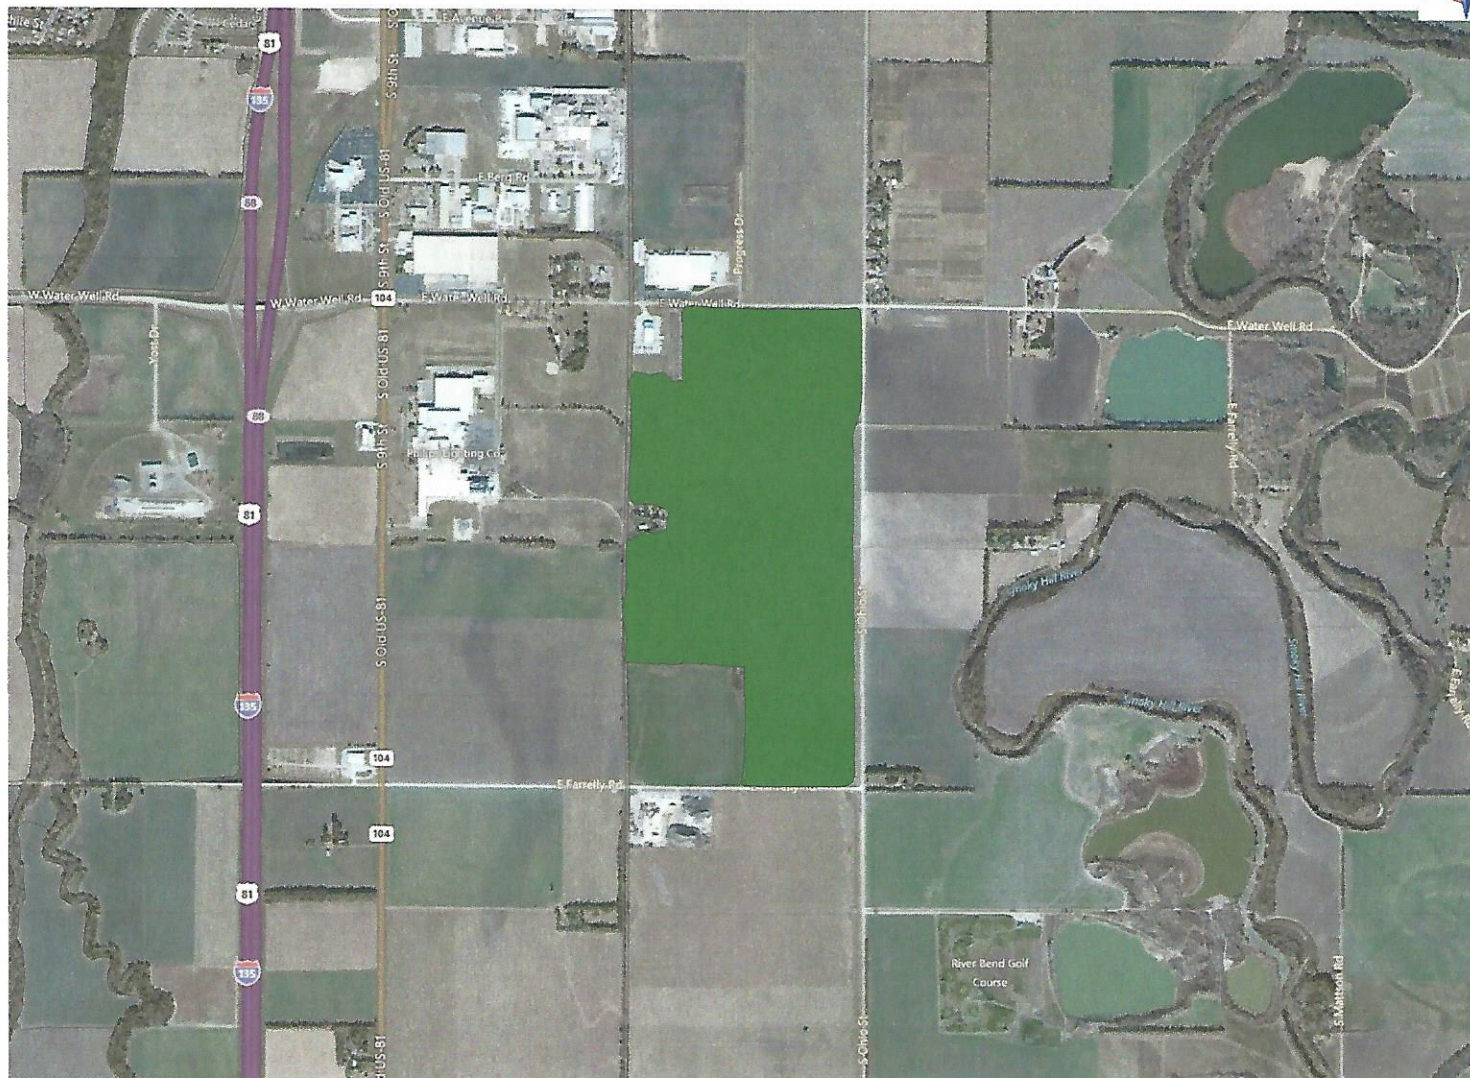

# William W. Came

Farm: Big B Inc  
Field: Bradley Trucking  
FSA#: 868  
Section: 12-15-3  
Tract: 52711 & 52712  
Year: 2016

 Wheat, Hard Red 246.61 ac