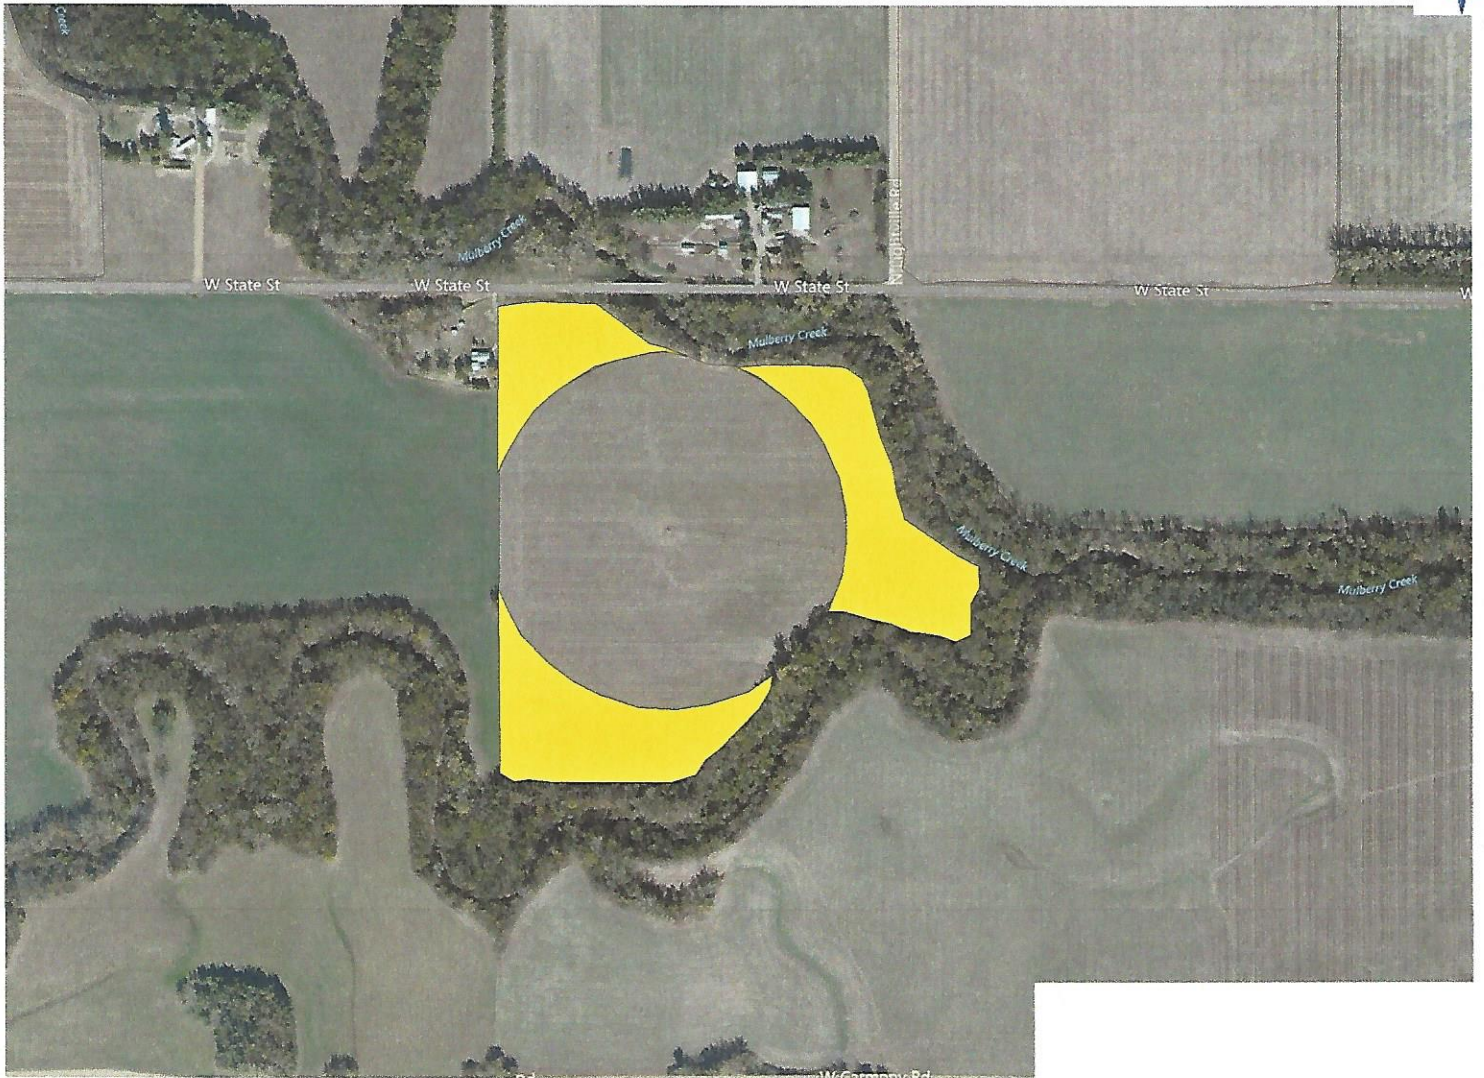

# William W. Came

Farm: Wyatt & Wyatt  
Field: HQ West Dryland  
FSA#: 4209  
Section: 13-14-4  
Tract: 52095  
Year: 2016

 Corn 15.33 ac