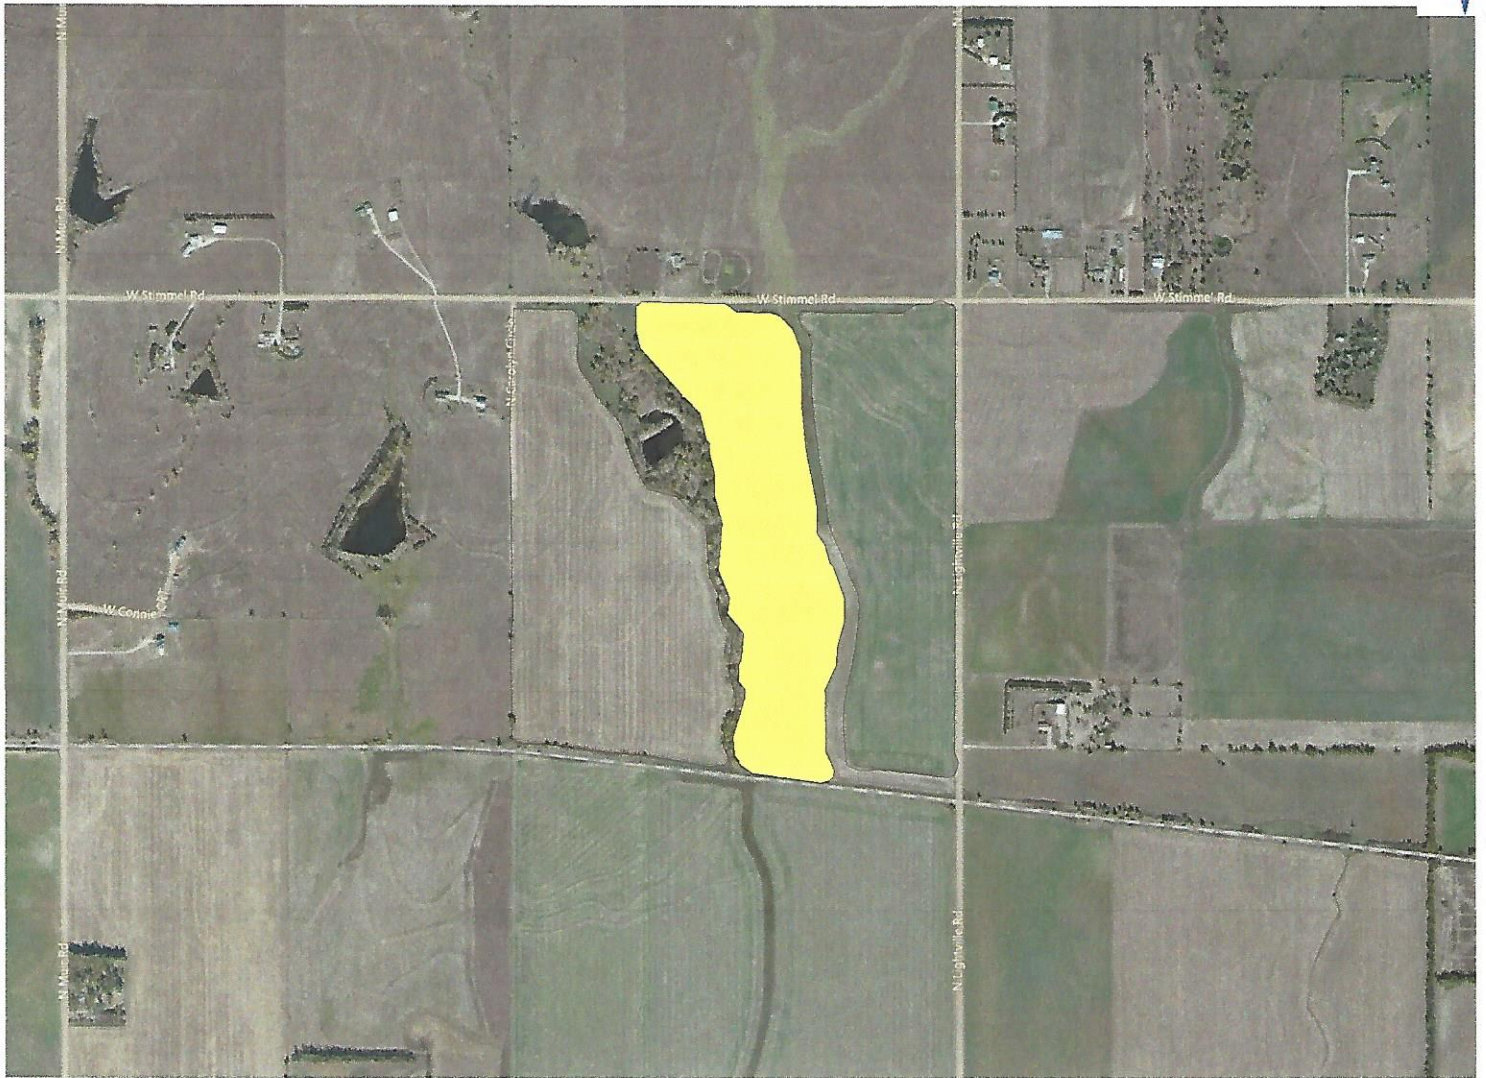

Came Farms, Inc.

Farm: Wyatt Trust, RJ Shares
Field: Wyatt - 2
FSA#: 6879
Section: 1-14-4
Tract: 53142
Year: 2016

 Soybean 41.44 ac