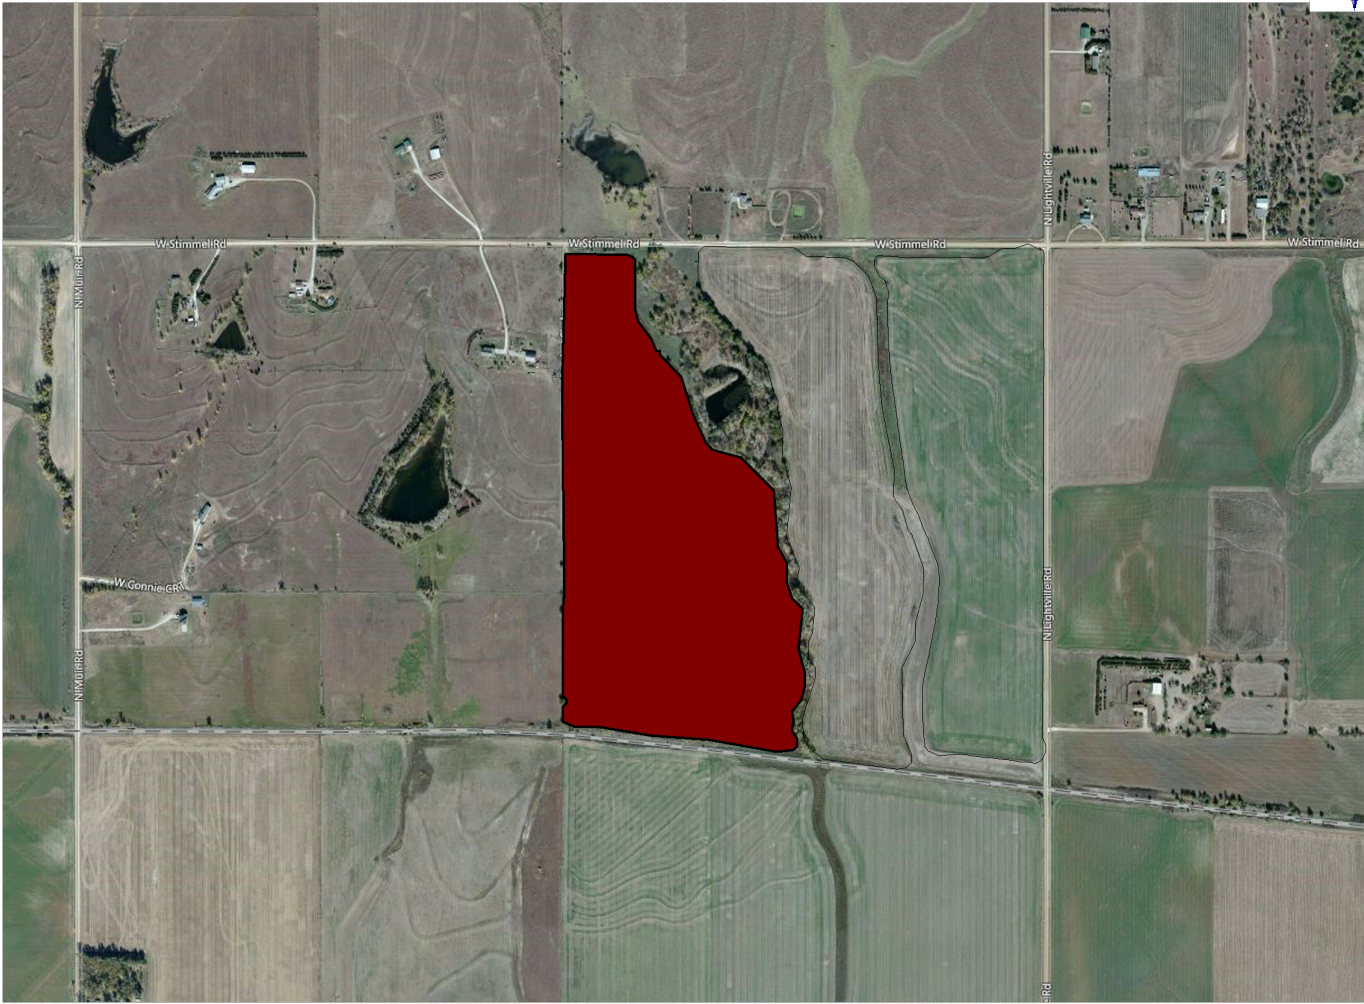

# Came Farms, Inc.

Farm: Wyatt Trust  
Field: Wyatt - 1  
FSA#: 6879  
Section: 1-14-4  
Tract: 53142  
Year: 2017

 Milo 57.20 ac