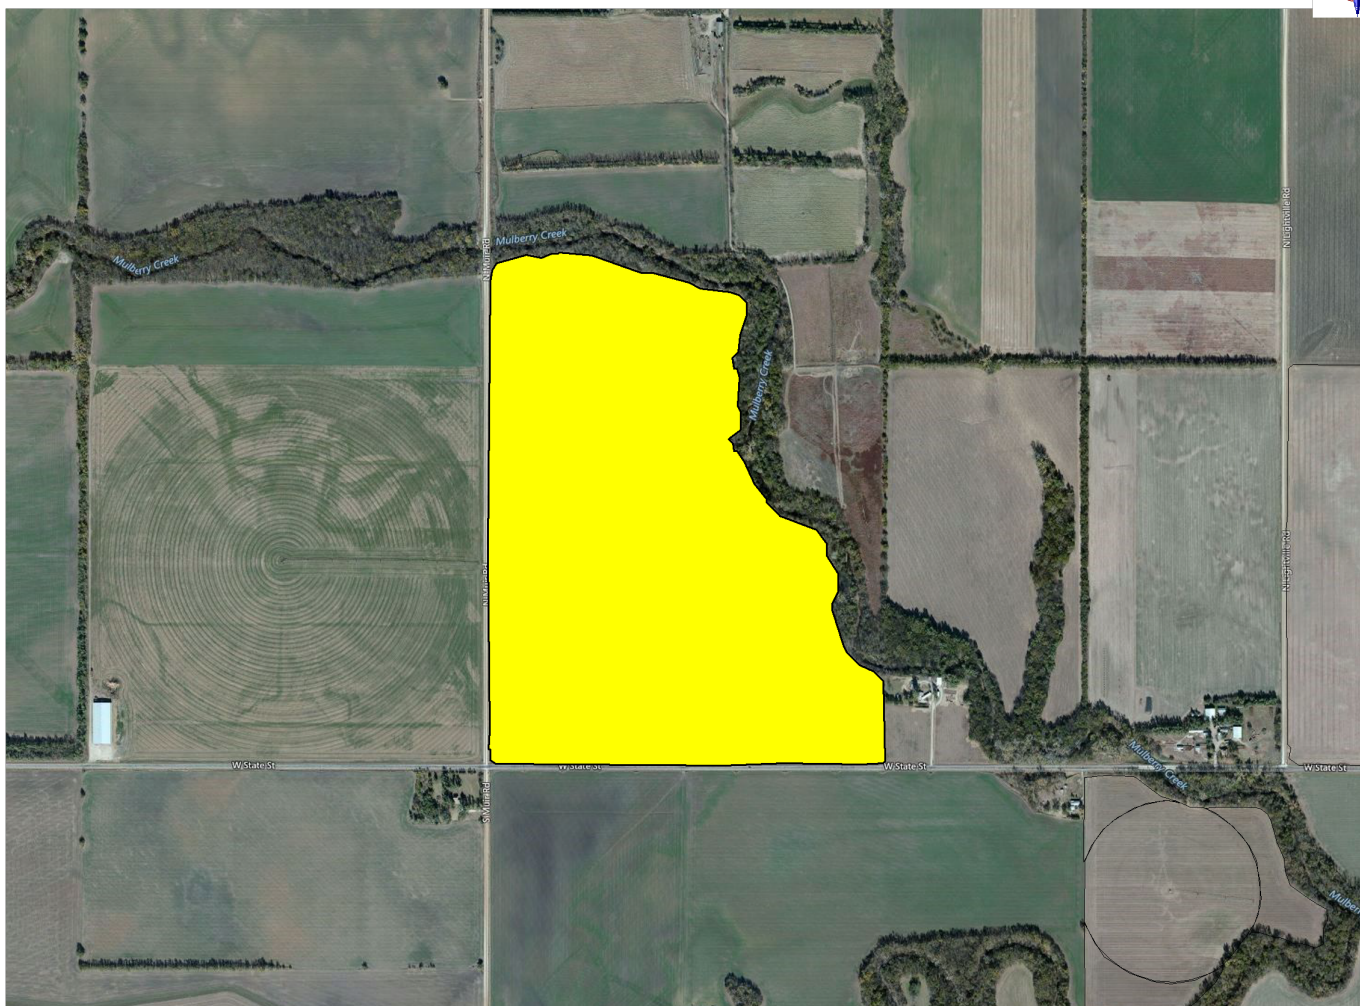

William W. Came

Farm: Bruce & Margaret Wyatt Trusts
Field: Walton
FSA#: 5857
Section: 12-14-4
Tract: 2175
Year: 2017

Irrigated Corn: 104.73 acres
Dryland Corn: 48.67 acres

 Corn 153.40 ac