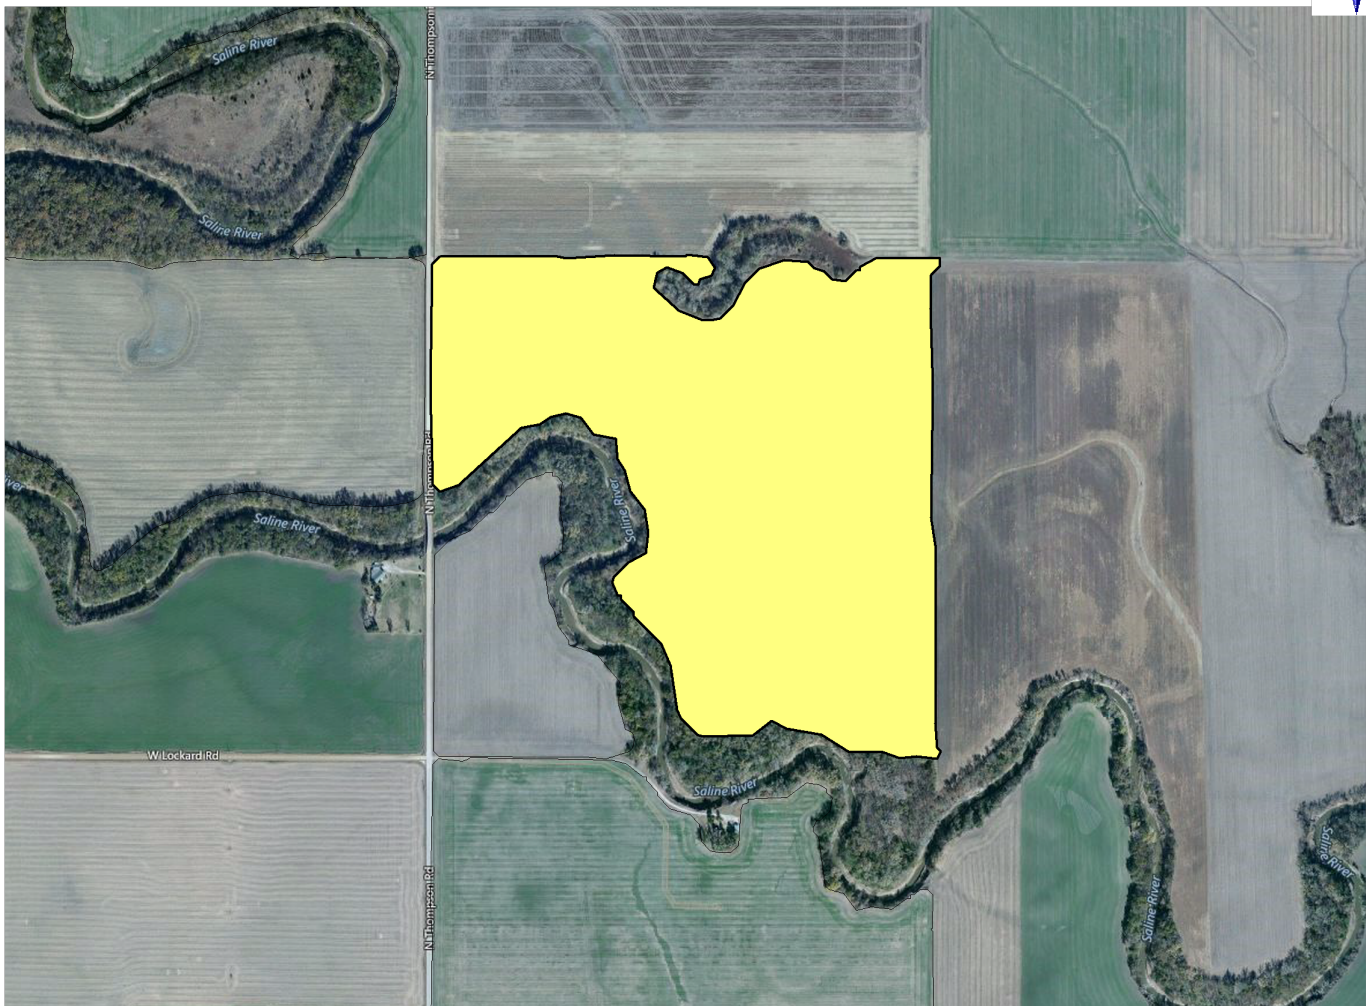

Came Farms, Inc.

Farm: CCR Farm Group
Field: N. of River - 1
FSA#: 7041
Section: 8-13-3
Tract: 53243
Year: 2017

 Soybean 111.57 ac