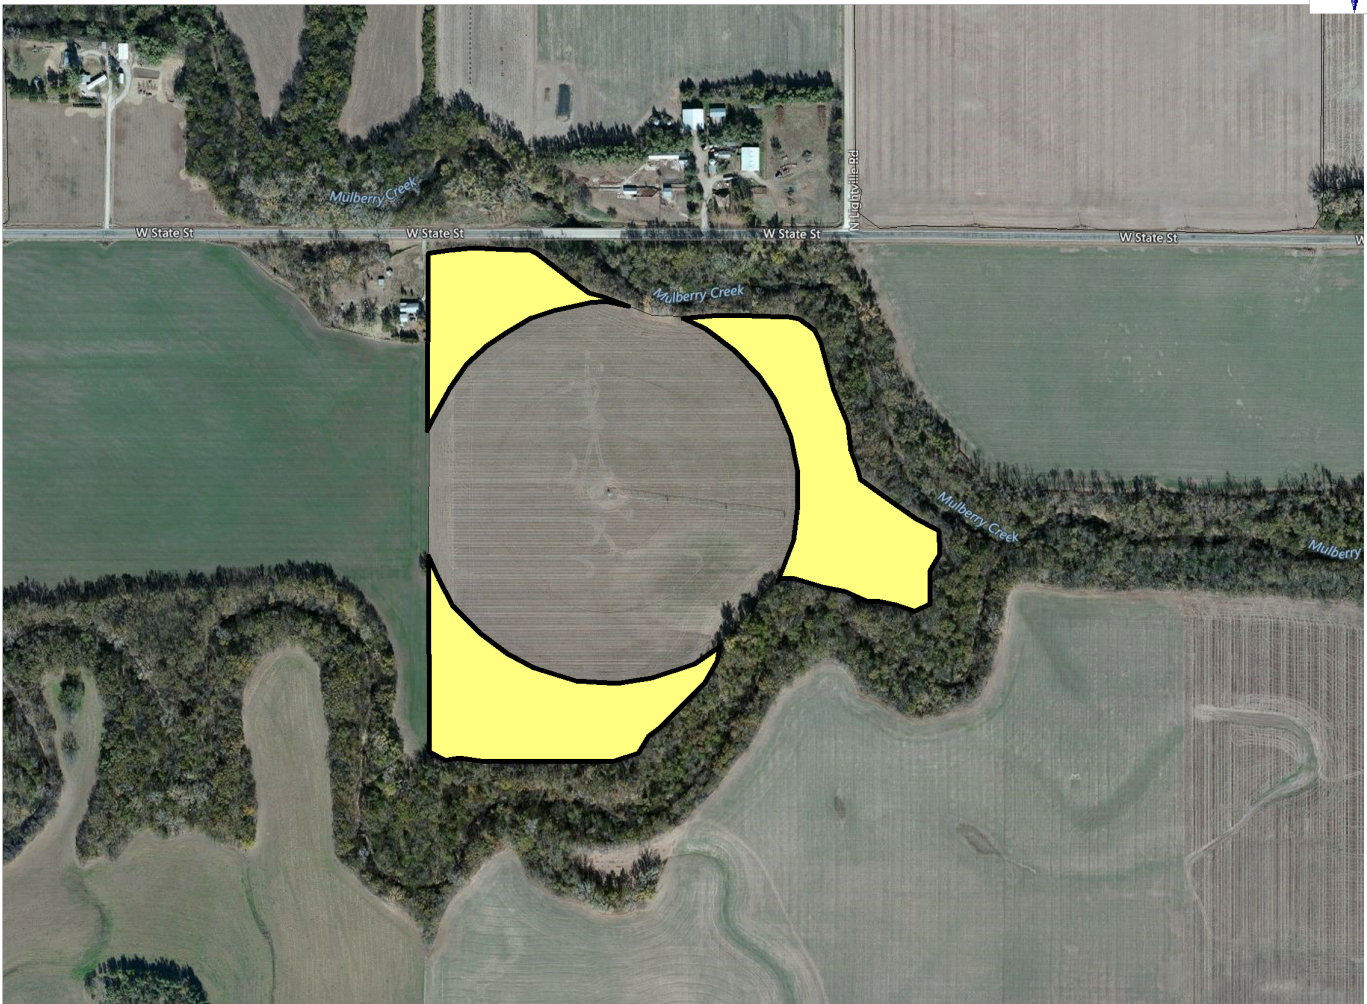

William W. Came

Farm: Wyatt & Wyatt
Field: HQ West Dryland
FSA#: 4209
Section: 13-14-4
Tract: 52095
Year: 2017

 Soybean 15.33 ac