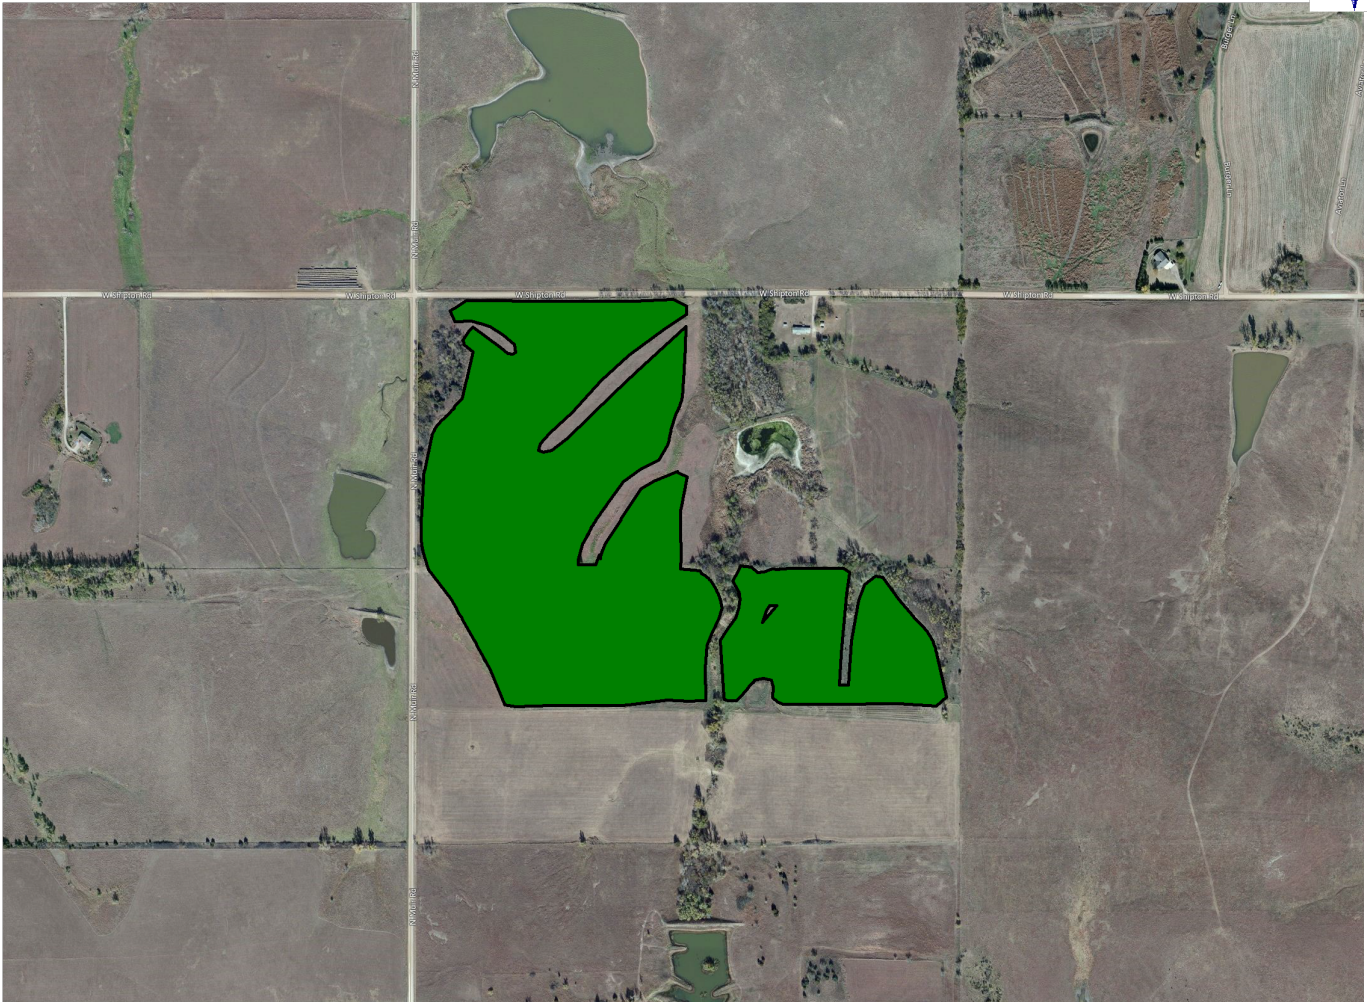

# Came Farms, Inc.

0 0.13 0.25  
miles

Farm: CCR Farm Group  
Field: Charlotte's  
FSA#: 7041  
Section: 24-13-4  
Tract: 53275  
Year: 2017

Wheat, Hard Red 63.16 ac